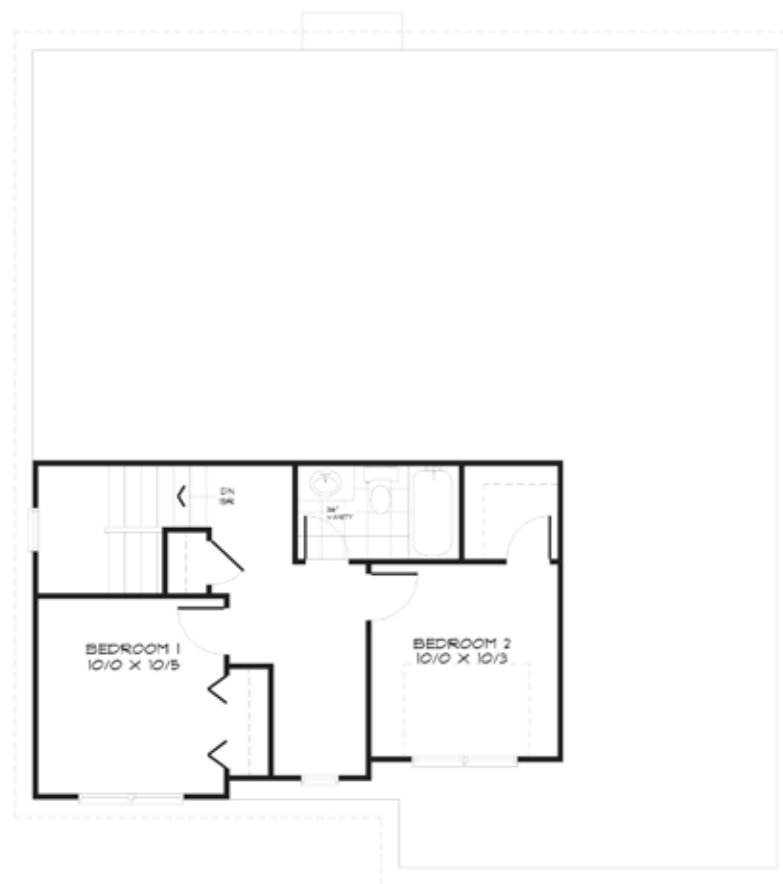

MAIN FLOOR

SECOND FLOOR

1706 Briam Circle, Wild Rose

Ph: 219-465-2093 Fax: 219-465-3019
www.aldredhomes.com

Square Footage Finished & Conditioned

Main Floor	1285
Second Floor	481
Total	1766