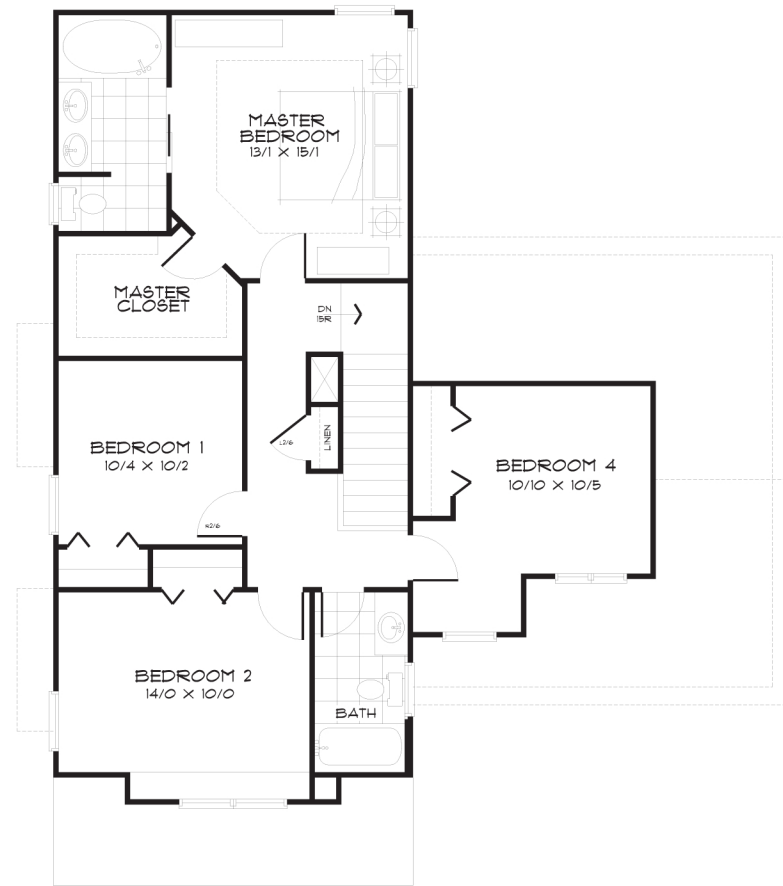

MAIN FLOOR

SECOND FLOOR

ALDRED
HOME[®].com

Experience the difference

1480 Lobwedge In., Dogwood Estates

Ph: 219-465-2093 Cell 219-242-0243 Fax: 219-465-3019

www.aldredhomes.com

Square Footage
Finished & Conditioned

Main Floor	885
Second Floor	1038
Total	1923